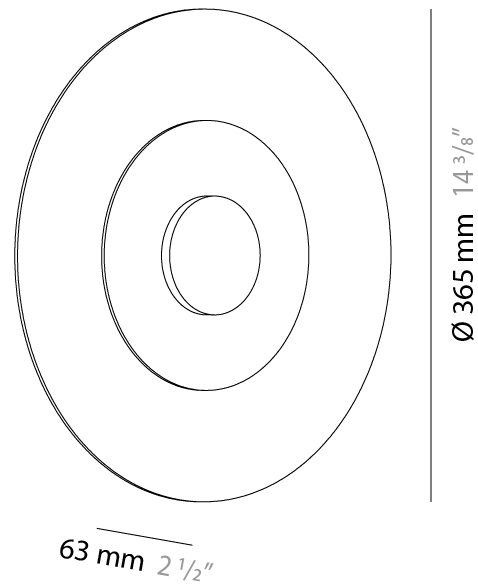

HALOS SURFACE

D93248

base number

1. To build a product code in our configurator select the specify button on the base model # product page
2. To build a manual product code on this datasheet choose from the options listed below in blue font and add the suffix to the base model #

GENERAL

Series: Halos
Brand: Milan
Division: Design
Mounting Type: Surface
Mounting Location: Wall

PHYSICAL

Shape: Round
Diameter (mm): 365
Diameter (in): 14 ³/₈
Height (mm): 365
Depth (mm): 63
Height (in): 14 ³/₈
Depth (in): 2 ¹/₂
Light Distribution: Omnidirectional
Weight (kg): 2.0
Weight (lbs): 4.499
Diffuser: Satin Glass
Fixture Finish: MBQ
Fixture Material: Glass / Metal

ELECTRICAL

Lamp Type: LED
Input Wattage (W): 9.6
Dimming: Electronic Low Voltage Dimming
Input Voltage (V): 120Vac Direct Line

LED

Color Temperature (°K): 2700
Max. Delivered Lumen (lm): 893
CRI: >90 CRI
Lamp Life (hrs): 50000

OPTICAL

RATINGS AND CERTIFICATIONS

Certified By: CSA Certified to UL and CSA Standards
IP rating: IP20

PROJECT	_____
TYPE	_____
SPECIFIER	_____
QUANTITY	_____
DATE	_____