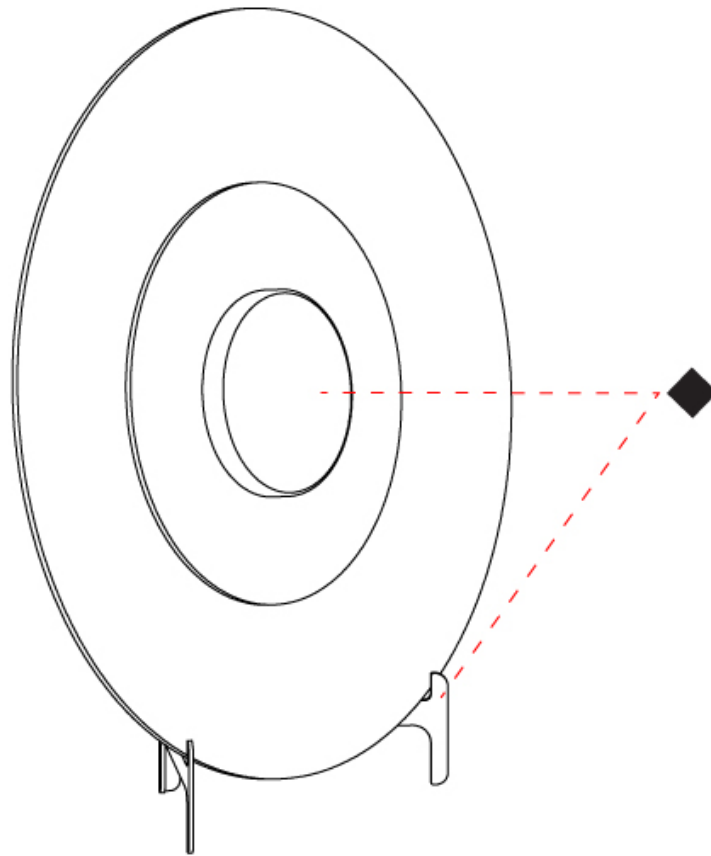

D94051

PROJECT	_____
TYPE	_____
SPECIFIER	_____
QUANTITY	_____
DATE	_____

D